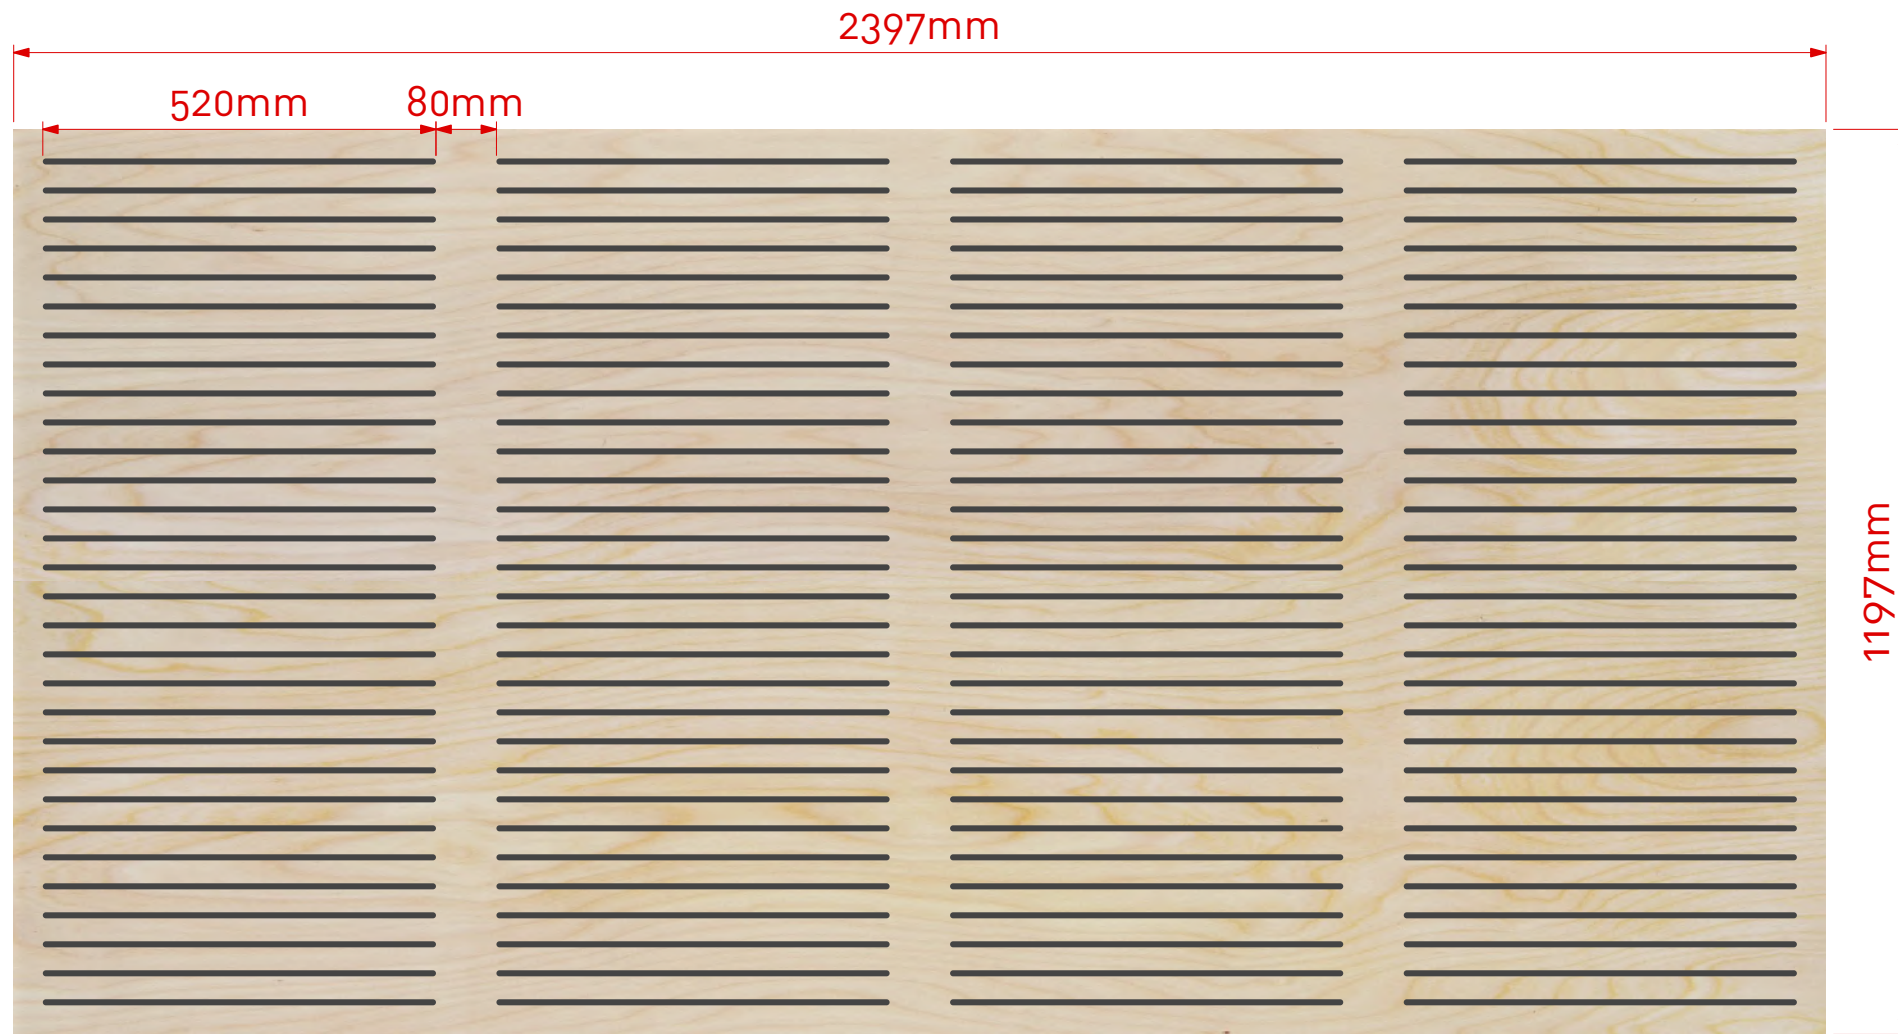

# Asona SONAWOOD™ Acoustic Panel

Item:	SL8.520.40 W1L4
Perforations:	8mm slot @ 520mm (L)
Sheet Size:	2397mm (L) x 1197mm (W)
Border:	38.5mm (L) & 38.5mm (W)
Open Area*:	17.34%

\*Includes non perforated border.

Note: Panel size, border and non perforated areas can be varied to suit project, consult Asona

Scale 1:10 @ A3

Scale 1:1 @ A3

Cluster Group

[www.asona.co.nz](http://www.asona.co.nz)

[info@asona.co.nz](mailto:info@asona.co.nz)