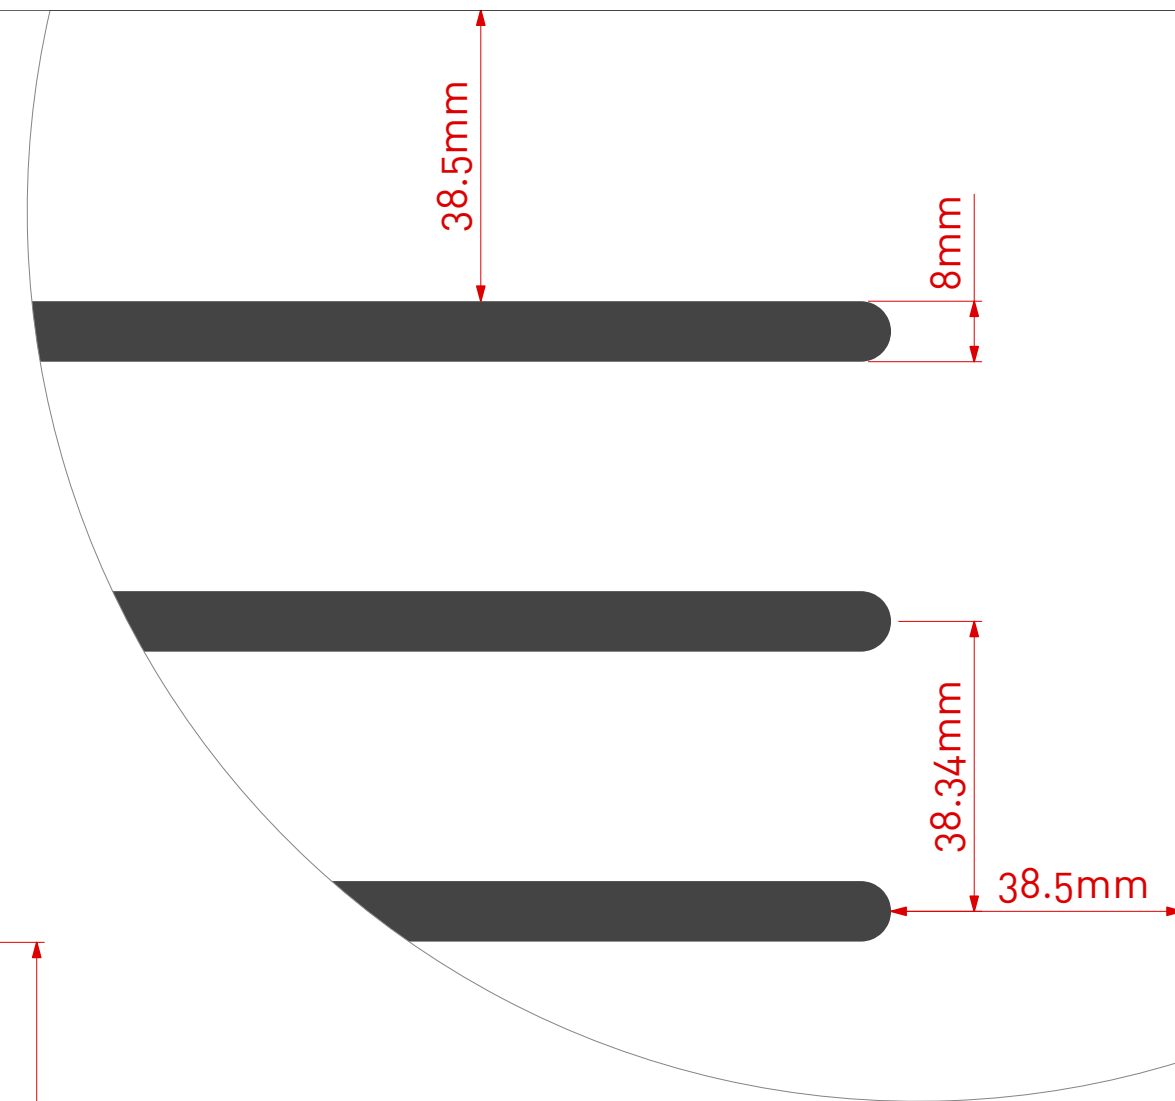

# Asona SONAWOOD™ Acoustic Panel

Item:	SL8.520.40 W1L4
Perforations:	8mm slot @ 520mm (L)
Sheet Size:	2397mm (L) x 1197mm (W)
Border:	38.5mm (L) & 38.5mm (W)
Open Area*:	17.34%

\*Includes non perforated border.

Note: Panel size, border and non perforated areas can be varied to suit project, consult Asona

Scale 1:10 @ A3

Scale 1:1 @ A3

Cluster Group

[www.asona.co.nz](http://www.asona.co.nz)

[info@asona.co.nz](mailto:info@asona.co.nz)

Tel: +64 9 525 6575

Customer: \_\_\_\_\_

Drawing Name: Slot Perforations

Item: SL8.520.40 W1L4

Version: 3

Project Name: \_\_\_\_\_

Panel Type(s): \_\_\_\_\_

Date: 29/3/23

Scale: 1:10 & 1:1 @ A3

© Copyright ASONA Ltd 2023, Asona and Sonawood are trade marks of Asona Ltd. We reserve the right to change specifications without notification.